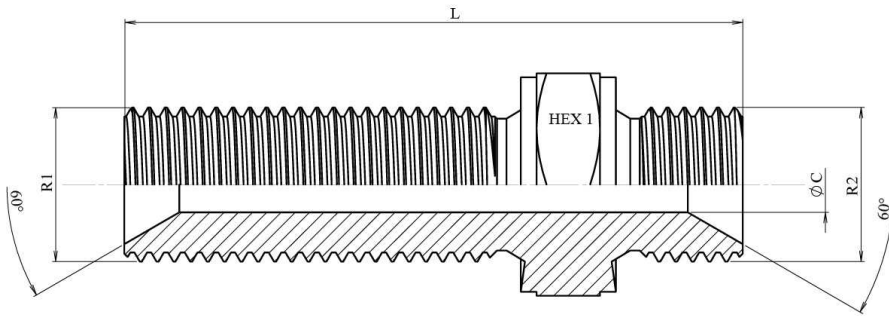

BSP Adaptors

Female adaptors and bulkheads

Straight bulkhead adaptor BSP 60° without nut

Stainless Steel AISI 316-L

Part n°	R1	L	L1	L2	HEX 1	ØC
Z116004	1/4" BSP	47	11	26	17	6
Z116006	3/8" BSP	52	12	31	22	8
Z116008	1/2" BSP	60	14	34	27	11
Z116012	3/4" BSP	66	16	37	32	16
Z116016	1" BSP	75	19	41	41	22
Z116020	1" 1/4 BSP	81	20	45	50	28,5
Z116024	1" 1/2 BSP	88	22	49	55	33
Z116032	2" BSP	95	25	52	70	46